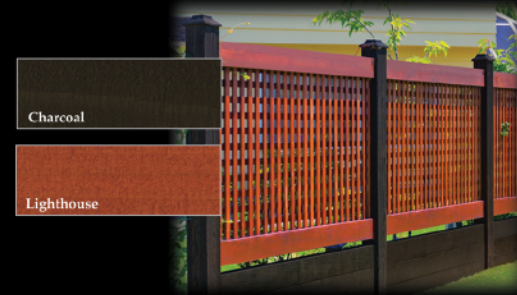

- Safe-Strip Prepares Previously Stained Wood for any Type of Finish or Re-coating
- Restore-A-Deck Restores Weathered Wood to its Natural Color
- Easy to Use & Eco-Friendly

for more about the
TWP® Companion Product series
USE TWP.COM or call 800-262-5710

Your Color Scheme Options
are **ENDLESS** with the
TWP® Semi-Solid Tintable
Exterior Wood Stain Line!

- DECKS
- SIDING
and SHINGLES
- ROUGH SAWN CEDAR
- LOG HOMES
- FENCES
- SHAKES
and FASCIA

Each container should **ALWAYS** be checked for
accuracy prior to application. Colors will have a
slightly different appearance on different surfaces
due to the variability of wood species and lighting.

**SEMI-SOLID TINTABLE
EXTERIOR WOOD STAIN**

SEMI-SOLID TINTABLE EXTERIOR WOOD STAIN

TWP® Proudly Presents...

The Excitement of **COLOR!**

The TWP® Semi-Solid Series offers a studio designed color palette of today's most modern and popular colors!

The pigment and opacity of the TWP® Semi-Solid Series offers even better protection and performance while giving you the flexibility of **30 color options!**

Appalachian Trail	Autumn Foliage	Boulder	Cabin Fever	Cedar Chest	Cedar Mulch
Cedarwood Road	Charcoal	Driftwood	Earth	Eucalyptus	Foghorn
Forest Ranger Khaki	Heartwood	Hunting Lodge	Latte	Lighthouse	Mount Rushmore
Musket	Old Man River	Olive Branch	Rain Forest	Redwood Forest	Seafoam
Spanish Moss	Stonehenge	Super Cedar	Super Cedar Gold	Thunderstorm	Weathered Cedar