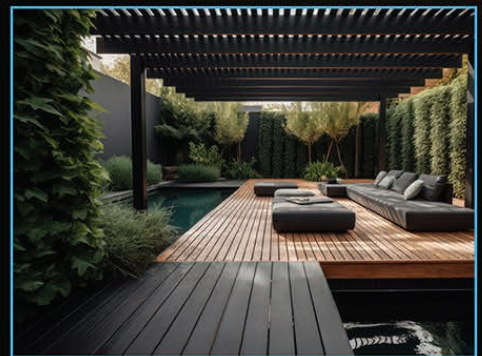

TWP®

TWO-STEP NATURAL EFFECT SYSTEM

TWP® Natural Effect finish is designed for use on:

HOMES & LOG HOMES

OUTDOOR FURNITURE

DECKING

OUTDOOR STRUCTURES & FENCES

Natural Effect

TWP® Natural Effect is a water-based exterior wood finishing system that utilizes state-of-the-art European waterborne technology.

- Water-Based and Virtually Odor - Free Two - Step System
- Available in Six Beautiful Colors
- Exceptional UV Protection and Fade Resistance
- Natural Look and Feel
- Easy to Apply - *No matter how inconsistently or unevenly applied, the color will be perfectly even when dry*
- Very Simple to Maintain

Scan Here For More About TWP® Natural Effect

see flip side for the natural effect color family

Available in Six Beautiful Colors

- Water-Based and Virtually Odor Free Two - Step System
- Exceptional UV Protection and Fade Resistance
- Natural Look and Feel
- Easy to Apply - *No matter how inconsistently or unevenly applied, the color will be perfectly even when dry*
- Very Simple to Maintain